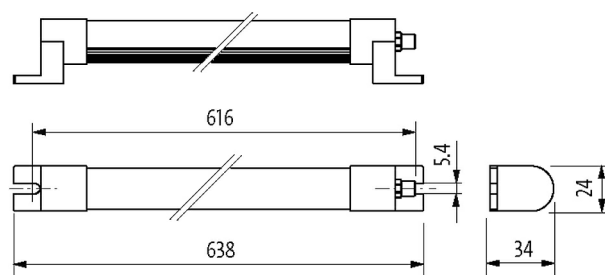

#### [Odkaz k produktu](#)

Obrázky

Výrobok sa môže líšiť od zobrazenia

### Povolenia

Technical Data	
Operating voltage	24 V DC (21.6...27.6 V DC)
Input current	16 W
Connection	M8 (male)
No. of poles	4-pole
Coding	A-coded
Light color	Daylight white, approx. 5500 K
Color reproduction (Ra)	> 80
Luminaire light current	approx. 1680 lm
Luminaire light yield	approx. 105 lm/W
Lighting angle	> 120°
General data	
Relative humidity	5...95%
Protection	IP54
Safety class	III
Mounting method	rotatable
Screw head-Ø	max. 12 mm/M5
Dimensions H×W×D	34×638×24 mm (1.34×25.12×0.94 in)
Temperature range	-30...+50 °C
Material (housing)	Anodized aluminum
Material (light cover)	Diffuse polystyrene (PS)
Installation altitude	Operation up to 2 000 m
Vibration stress	2...9 Hz/10 mm; 9...200 Hz/3 g
Shock load	50 g, 11 ms
Commercial data	
country of origin	DE
customs tariff number	94054039
EAN	4048879670753
eClass	27110306
Packaging unit	1