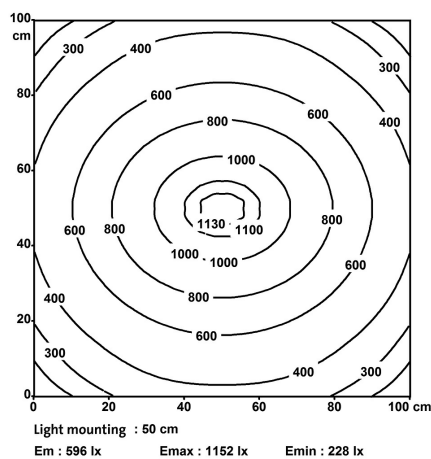

#### [Odkaz k produktu](#)

Obrázky

Výrobok sa môže líšiť od zobrazenia

### Povolenia

Technical Data	
Operating voltage	24 V DC (21.6...27.6 V DC)
Input current	16 W
Connection	M8 (male)
No. of poles	4-pole
Coding	A-coded
Light color	Daylight white, approx. 5500 K
Color reproduction (Ra)	> 80
Luminaire light current	approx. 1680 lm
Luminaire light yield	approx. 105 lm/W
Lighting angle	> 120°
General data	
Relative humidity	5...95%
Protection	IP54
Safety class	III
Mounting method	rotatable
Screw head-Ø	max. 12 mm/M5
Dimensions H×W×D	34×638×24 mm (1.34×25.12×0.94 in)
Temperature range	-30...+50 °C
Material (housing)	Anodized aluminum
Material (light cover)	Diffuse polystyrene (PS)
Installation altitude	Operation up to 2 000 m
Vibration stress	2...9 Hz/10 mm; 9...200 Hz/3 g
Shock load	50 g, 11 ms
Commercial data	
country of origin	DE
customs tariff number	94054039
EAN	4048879670753
eClass	27110306
Packaging unit	1