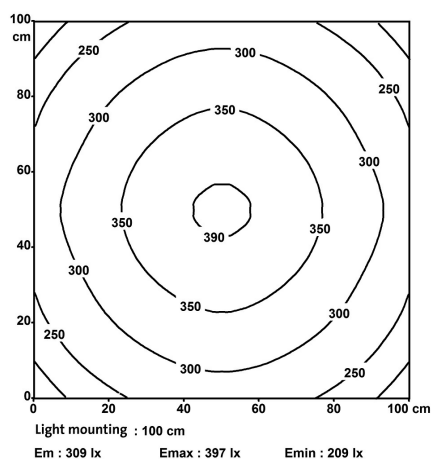

#### [Odkaz k produktu](#)

Obrázky

Výrobok sa môže líšiť od zobrazenia

### Povolenia

Technical Data	
Operating voltage	24 V DC (21.6...27.6 V DC)
Input current	16 W
Connection	M8 (male)
No. of poles	4-pole
Coding	A-coded
Light color	Daylight white, approx. 5500 K
Color reproduction (Ra)	> 80
Luminaire light current	approx. 1680 lm
Luminaire light yield	approx. 105 lm/W
Lighting angle	> 120°
General data	
Relative humidity	5...95%
Protection	IP54
Safety class	III
Mounting method	rotatable
Screw head-Ø	max. 12 mm/M5
Dimensions H×W×D	34×638×24 mm (1.34×25.12×0.94 in)
Temperature range	-30...+50 °C
Material (housing)	Anodized aluminum
Material (light cover)	Diffuse polystyrene (PS)
Installation altitude	Operation up to 2 000 m
Vibration stress	2...9 Hz/10 mm; 9...200 Hz/3 g
Shock load	50 g, 11 ms
Commercial data	
country of origin	DE
customs tariff number	94054039
EAN	4048879670753
eClass	27110306
Packaging unit	1