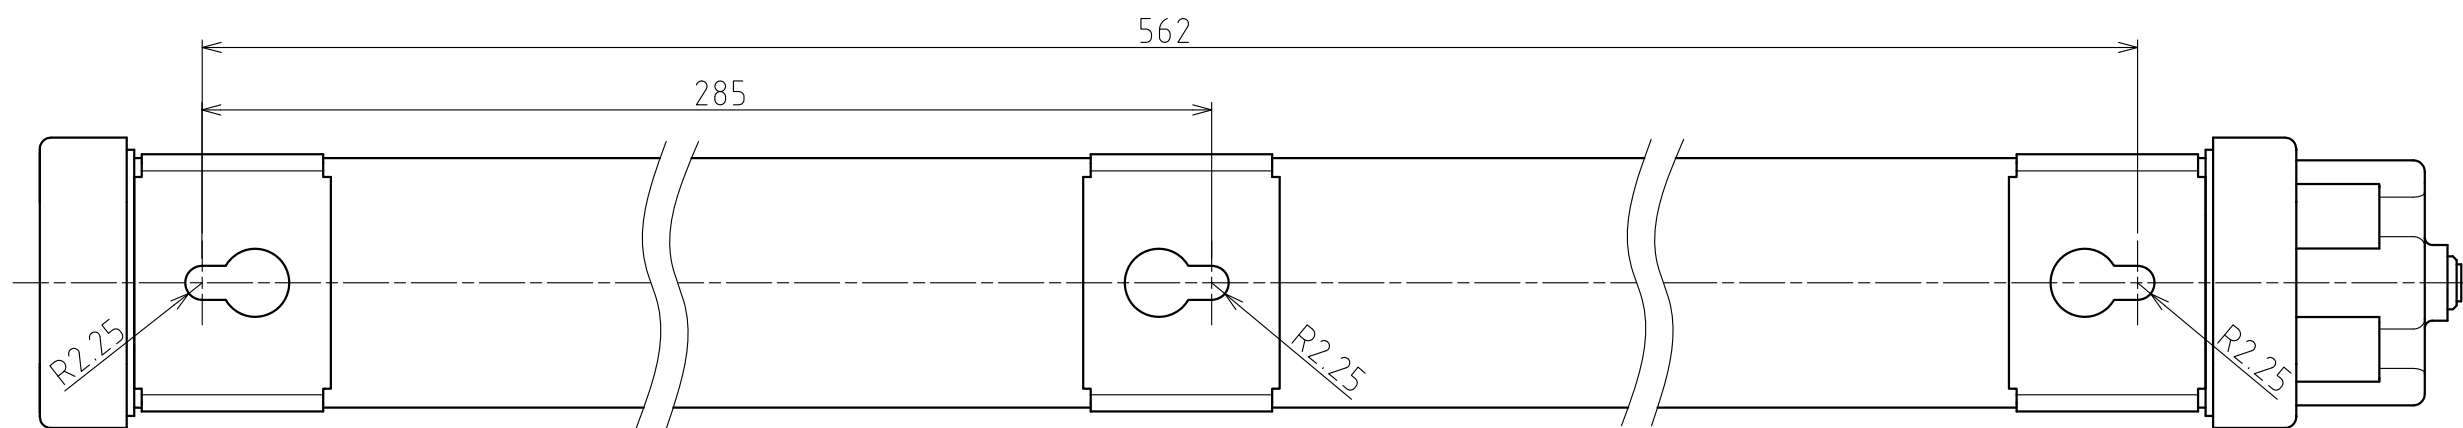

# SPECIFICATIONS

[General Specifications]

Model	CWA6S-24-CD	
Color Code	CD	
Luminous Color	Daylight	
Color Temperature (typ.)	6500K	
Illuminance (at 24V DC,1m)	220lx	
Total Luminous Flux (at 24V DC)	770lm	
Rated Voltage	24V DC (Polarized)	
Operating Voltage Range	Rated Voltage $\pm$ 10%	
Signal Wire Current (Rated Current Consumption)	Typ.	360mA
	Max.	396mA
Operating Ambient Temperature	-30°C to +60°C	
Operating Ambient Humidity	Less than 90% (No condensation)	
Storage Ambient Temperature	-35°C to +65°C	
Storage Ambient Humidity	Less than 90% (No condensation)	
Mounting Direction	All Directions	
Protection Rating	IP65 (IEC 60529) (Cable connection ends not included)	
Vibration Resistance	19.6 m/s <sup>2</sup> (30Hz, Back and Forth, Up and Down, Left and Right for 2 hrs. each)	
Mass	370 $\pm$ 15g	
Outer Dimensions	Refer to the Outer Dimension Drawing	
Conformity Standards	EMC Directive (EN 55015, EN 61000-6-2) RoHS Directive (EN 50581) UL Listed (File No.E306141)	
Remarks	· Due to the inherent properties of the LED, color variations and hue may occur.	

No.CWA6S-24-CD-W18D-1\_2

**PATLITE Corporation**

Installation Example

Install the Bracket on a sturdy surface with M4 screws, and snap the main unit into place.

Screw Dimensions

4	Bracket	-	3	SUS	
3	End Cap B	-	1	PC (White)	
2	End Cap A	-	1	PC (White)	
1	Cover	-	1	PC (Clear)	
番号 No.	部品名 Part Name	品目コード Part No.	数量 Qty.	材料 & 寸法 & 処理 Material & Size & Finish	記事 Remarks