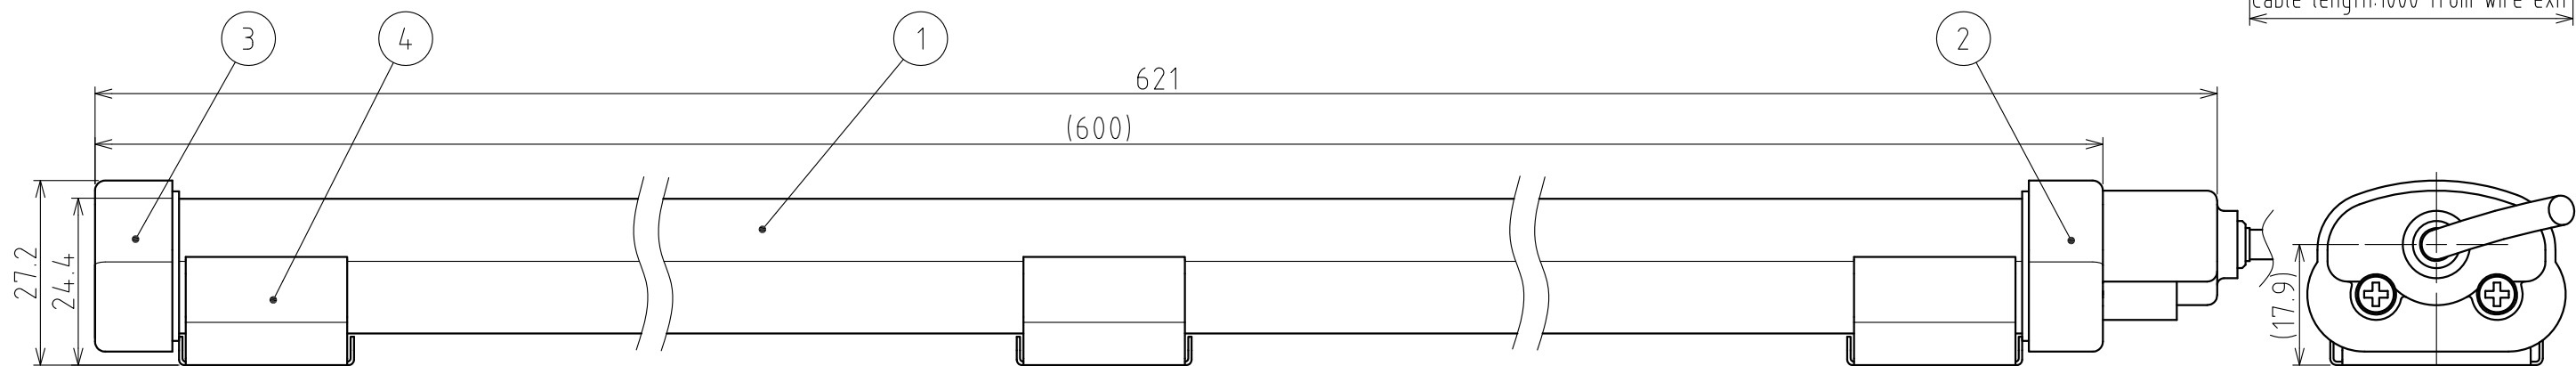

# SPECIFICATIONS

[General Specifications]

Model	CWA6S-24-CD	
Color Code	CD	
Luminous Color	Daylight	
Color Temperature (typ.)	6500K	
Illuminance (at 24V DC,1m)	220lx	
Total Luminous Flux (at 24V DC)	770lm	
Rated Voltage	24V DC (Polarized)	
Operating Voltage Range	Rated Voltage $\pm$ 10%	
Signal Wire Current (Rated Current Consumption)	Typ.	360mA
	Max.	396mA
Operating Ambient Temperature	-30°C to +60°C	
Operating Ambient Humidity	Less than 90% (No condensation)	
Storage Ambient Temperature	-35°C to +65°C	
Storage Ambient Humidity	Less than 90% (No condensation)	
Mounting Direction	All Directions	
Protection Rating	IP65 (IEC 60529) (Cable connection ends not included)	
Vibration Resistance	19.6 m/s <sup>2</sup> (30Hz, Back and Forth, Up and Down, Left and Right for 2 hrs. each)	
Mass	370 $\pm$ 15g	
Outer Dimensions	Refer to the Outer Dimension Drawing	
Conformity Standards	EMC Directive (EN 55015, EN 61000-6-2) RoHS Directive (EN 50581) UL Listed (File No.E306141)	
Remarks	· Due to the inherent properties of the LED, color variations and hue may occur.	

No.CWA6S-24-CD-W18D-1\_2

**PATLITE Corporation**

Installation Example

Install the Bracket on a sturdy surface with M4 screws, and snap the main unit into place.

Screw Dimensions

4	Bracket	-	3	SUS	
3	End Cap B	-	1	PC (White)	
2	End Cap A	-	1	PC (White)	
1	Cover	-	1	PC (Clear)	
番号 No.	部品名 Part Name	品目コード Part No.	数量 Qty.	材料 & 寸法 & 処理 Material & Size & Finish	記事 Remarks