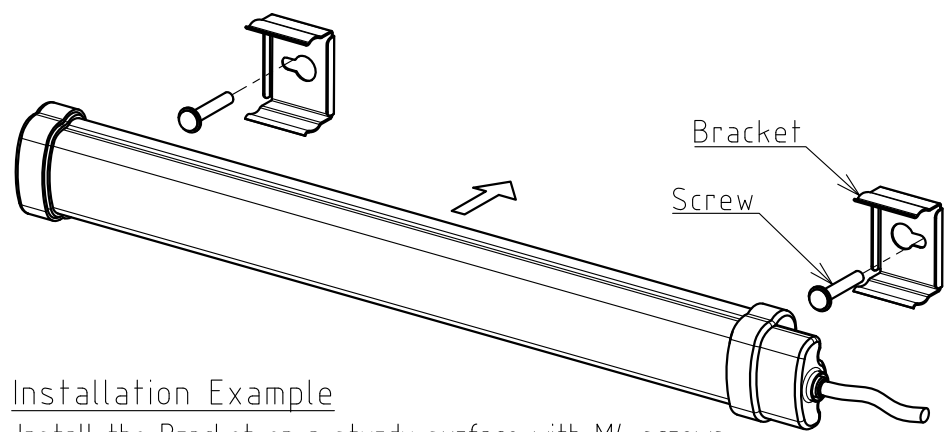

# SPECIFICATIONS

[General Specifications]

Model	CWA6S-24-CD	
Color Code	CD	
Luminous Color	Daylight	
Color Temperature (typ.)	6500K	
Illuminance (at 24V DC,1m)	220lx	
Total Luminous Flux (at 24V DC)	770lm	
Rated Voltage	24V DC (Polarized)	
Operating Voltage Range	Rated Voltage $\pm$ 10%	
Signal Wire Current (Rated Current Consumption)	Typ.	360mA
	Max.	396mA
Operating Ambient Temperature	-30°C to +60°C	
Operating Ambient Humidity	Less than 90% (No condensation)	
Storage Ambient Temperature	-35°C to +65°C	
Storage Ambient Humidity	Less than 90% (No condensation)	
Mounting Direction	All Directions	
Protection Rating	IP65 (IEC 60529) (Cable connection ends not included)	
Vibration Resistance	19.6 m/s <sup>2</sup> (30Hz, Back and Forth, Up and Down, Left and Right for 2 hrs. each)	
Mass	370 $\pm$ 15g	
Outer Dimensions	Refer to the Outer Dimension Drawing	
Conformity Standards	EMC Directive (EN 55015, EN 61000-6-2) RoHS Directive (EN 50581) UL Listed (File No.E306141)	
Remarks	· Due to the inherent properties of the LED, color variations and hue may occur.	

No.CWA6S-24-CD-W18D-1\_2

**PATLITE Corporation**

Installation Example

Install the Bracket on a sturdy surface with M4 screws, and snap the main unit into place.

Screw Dimensions

4	Bracket	-	3	SUS	
3	End Cap B	-	1	PC (White)	
2	End Cap A	-	1	PC (White)	
1	Cover	-	1	PC (Clear)	
番号 No.	部品名 Part Name	品目コード Part No.	数量 Qty.	材料 & 寸法 & 処理 Material & Size & Finish	記事 Remarks