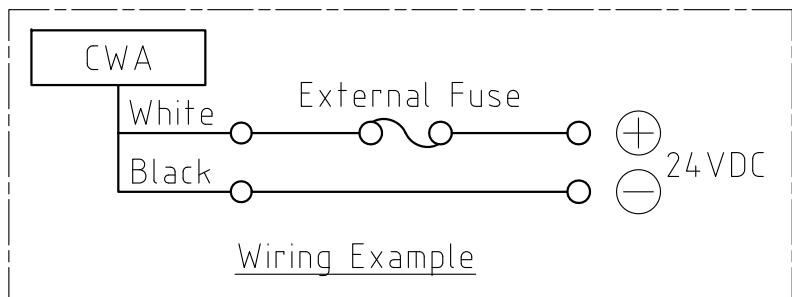

# SPECIFICATIONS

[General Specifications]

Model	CWA6S-24-CD	
Color Code	CD	
Luminous Color	Daylight	
Color Temperature (typ.)	6500K	
Illuminance (at 24V DC,1m)	220lx	
Total Luminous Flux (at 24V DC)	770lm	
Rated Voltage	24V DC (Polarized)	
Operating Voltage Range	Rated Voltage $\pm$ 10%	
Signal Wire Current (Rated Current Consumption)	Typ.	360mA
	Max.	396mA
Operating Ambient Temperature	-30°C to +60°C	
Operating Ambient Humidity	Less than 90% (No condensation)	
Storage Ambient Temperature	-35°C to +65°C	
Storage Ambient Humidity	Less than 90% (No condensation)	
Mounting Direction	All Directions	
Protection Rating	IP65 (IEC 60529) (Cable connection ends not included)	
Vibration Resistance	19.6 m/s <sup>2</sup> (30Hz, Back and Forth, Up and Down, Left and Right for 2 hrs. each)	
Mass	370 $\pm$ 15g	
Outer Dimensions	Refer to the Outer Dimension Drawing	
Conformity Standards	EMC Directive (EN 55015, EN 61000-6-2) RoHS Directive (EN 50581) UL Listed (File No.E306141)	
Remarks	· Due to the inherent properties of the LED, color variations and hue may occur.	

No.CWA6S-24-CD-W18D-1\_2

**PATLITE Corporation**

Installation Example

Install the Bracket on a sturdy surface with M4 screws, and snap the main unit into place.

Screw Dimensions

4	Bracket	-	3	SUS	
3	End Cap B	-	1	PC (White)	
2	End Cap A	-	1	PC (White)	
1	Cover	-	1	PC (Clear)	
番号 No.	部品名 Part Name	品目コード Part No.	数量 Qty.	材料 & 寸法 & 処理 Material & Size & Finish	記事 Remarks