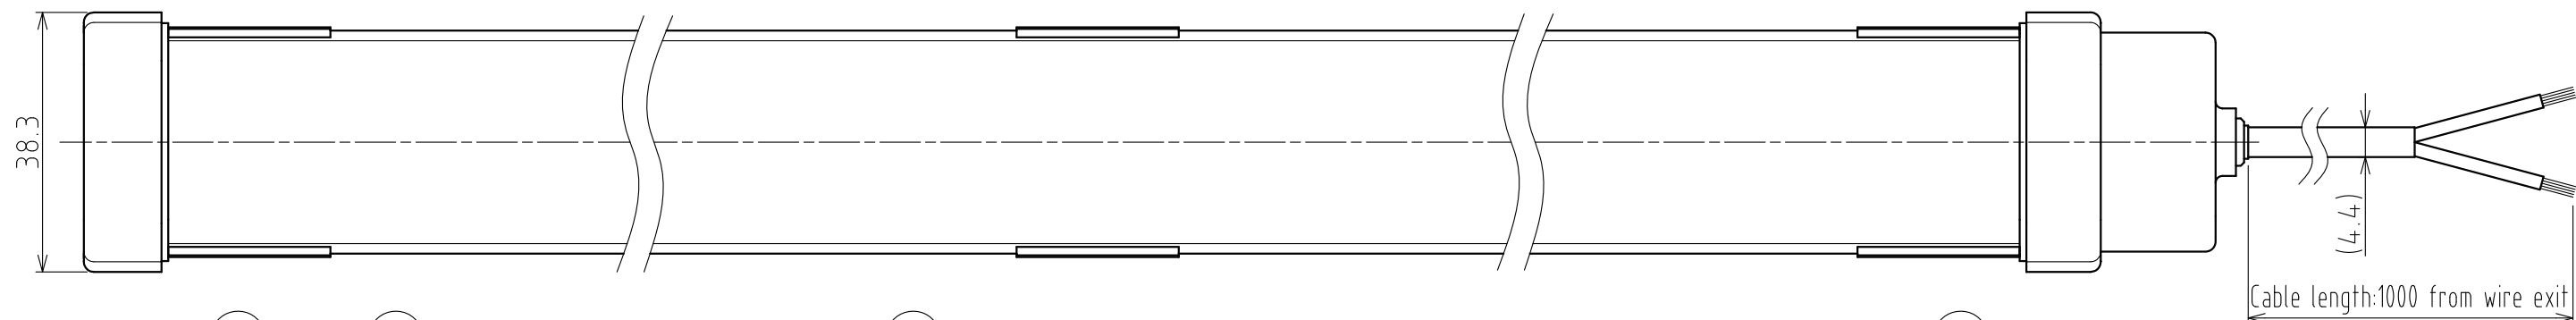

# SPECIFICATIONS

[General Specifications]

Model	CWA6S-24-CD	
Color Code	CD	
Luminous Color	Daylight	
Color Temperature (typ.)	6500K	
Illuminance (at 24V DC,1m)	220lx	
Total Luminous Flux (at 24V DC)	770lm	
Rated Voltage	24V DC (Polarized)	
Operating Voltage Range	Rated Voltage $\pm$ 10%	
Signal Wire Current (Rated Current Consumption)	Typ.	360mA
	Max.	396mA
Operating Ambient Temperature	-30°C to +60°C	
Operating Ambient Humidity	Less than 90% (No condensation)	
Storage Ambient Temperature	-35°C to +65°C	
Storage Ambient Humidity	Less than 90% (No condensation)	
Mounting Direction	All Directions	
Protection Rating	IP65 (IEC 60529) (Cable connection ends not included)	
Vibration Resistance	19.6 m/s <sup>2</sup> (30Hz, Back and Forth, Up and Down, Left and Right for 2 hrs. each)	
Mass	370 $\pm$ 15g	
Outer Dimensions	Refer to the Outer Dimension Drawing	
Conformity Standards	EMC Directive (EN 55015, EN 61000-6-2) RoHS Directive (EN 50581) UL Listed (File No.E306141)	
Remarks	· Due to the inherent properties of the LED, color variations and hue may occur.	

No.CWA6S-24-CD-W18D-1\_2

**PATLITE Corporation**

Installation Example

Install the Bracket on a sturdy surface with M4 screws, and snap the main unit into place.

Screw Dimensions

4	Bracket	-	3	SUS	
3	End Cap B	-	1	PC (White)	
2	End Cap A	-	1	PC (White)	
1	Cover	-	1	PC (Clear)	
番号 No.	部品名 Part Name	品目コード Part No.	数量 Qty.	材料 & 寸法 & 処理 Material & Size & Finish	記事 Remarks