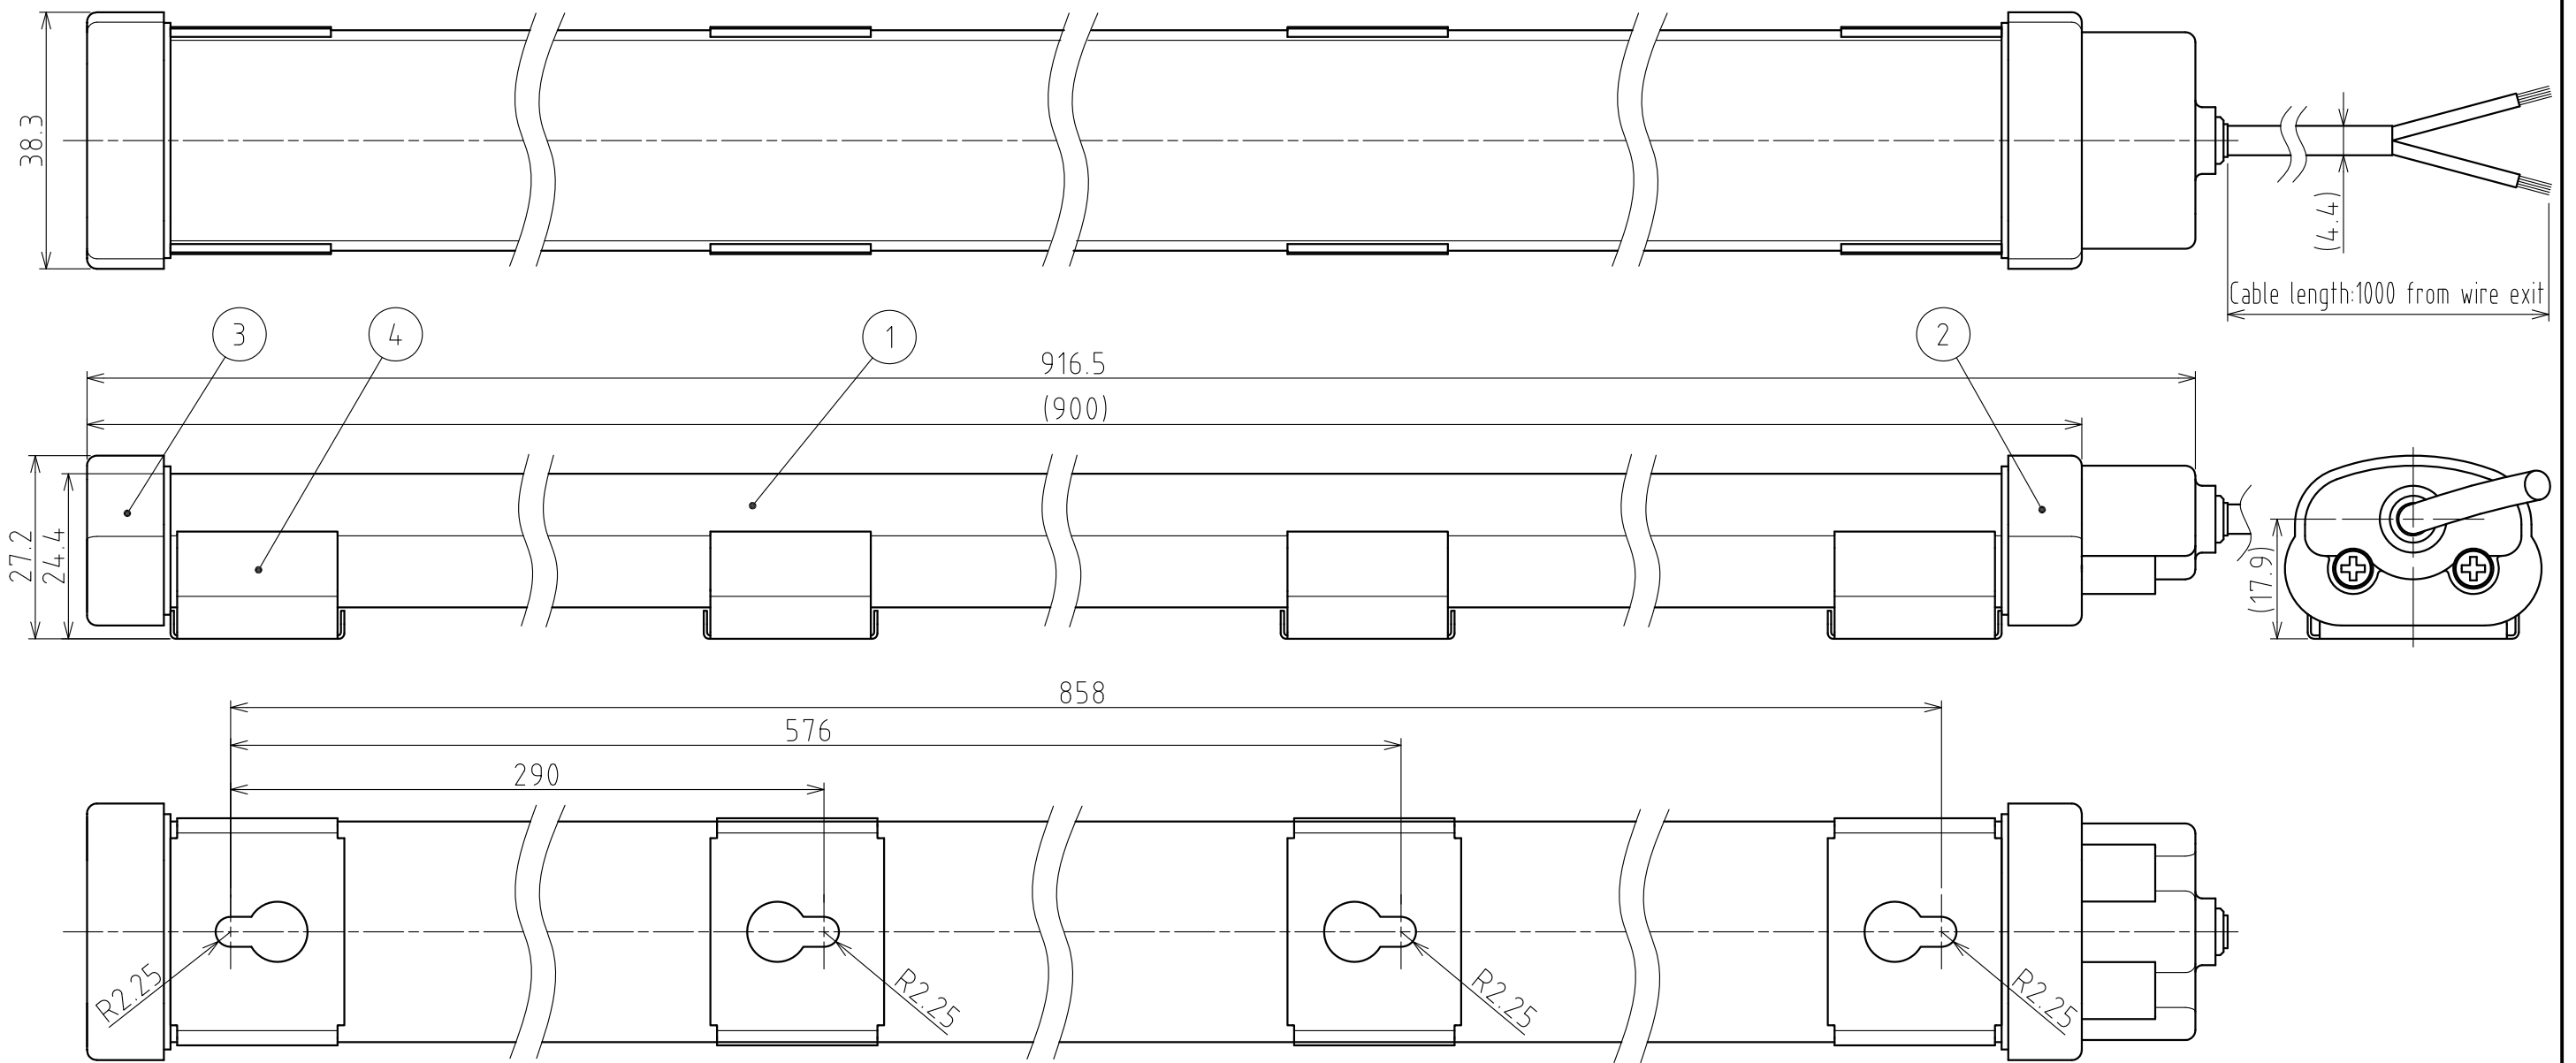

Installation Example
Install the Bracket on a sturdy surface with M4 screws, and snap the main unit into place.

4	Bracket	-	4	SUS	
3	End Cap B	-	1	PC (White)	
2	End Cap A	-	1	PC (White)	
1	Cover	-	1	PC (Clear)	
番号 No.	部品名 Part Name	品目コード Part No.	数量 Qty.	材料 & 寸法 & 処理 Material & Size & Finish	記事 Remarks

外観図面
Outer Dimension Drawing

株式会社 パトライト
PATLITE Corporation

CWA9S-24-CD-W18D-2_2