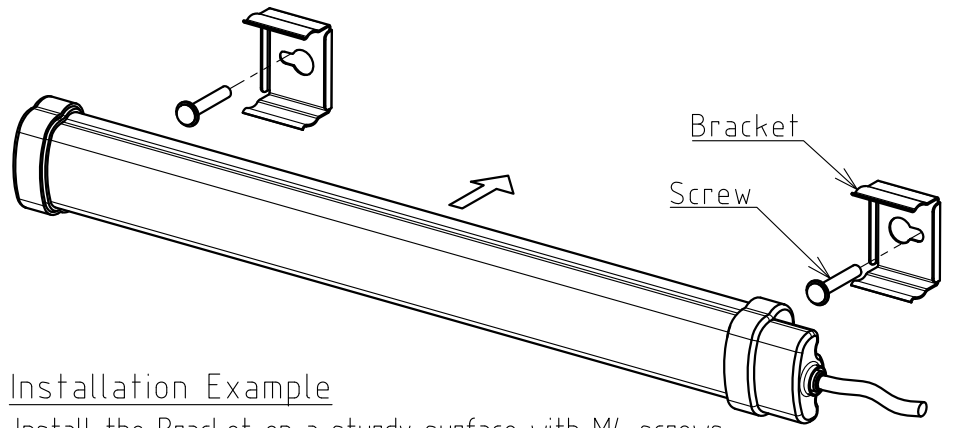

No.CWA9S-24-CD-W18D-1\_2

**PATLITE Corporation**

Installation Example  
Install the Bracket on a sturdy surface with M4 screws, and snap the main unit into place.

Screw Dimensions

|           |                  |                   |            |                                          |               |
|-----------|------------------|-------------------|------------|------------------------------------------|---------------|
| 4         | Bracket          | -                 | 4          | SUS                                      |               |
| 3         | End Cap B        | -                 | 1          | PC (White)                               |               |
| 2         | End Cap A        | -                 | 1          | PC (White)                               |               |
| 1         | Cover            | -                 | 1          | PC (Clear)                               |               |
| 番号<br>No. | 部品名<br>Part Name | 品目コード<br>Part No. | 数量<br>Qty. | 材料 & 寸法 & 処理<br>Material & Size & Finish | 記事<br>Remarks |