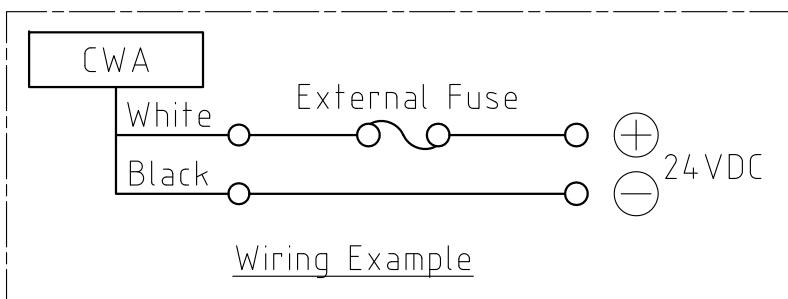

Installation Example
Install the Bracket on a sturdy surface with M4 screws, and snap the main unit into place.

4	Bracket	-	4	SUS	
3	End Cap B	-	1	PC (White)	
2	End Cap A	-	1	PC (White)	
1	Cover	-	1	PC (Clear)	
番号 No.	部品名 Part Name	品目コード Part No.	数量 Qty.	材料 & 寸法 & 処理 Material & Size & Finish	記事 Remarks

外観図面
Outer Dimension Drawing

株式会社 パトライト
PATLITE Corporation

CWA9S-24-CD-W18D-2_2